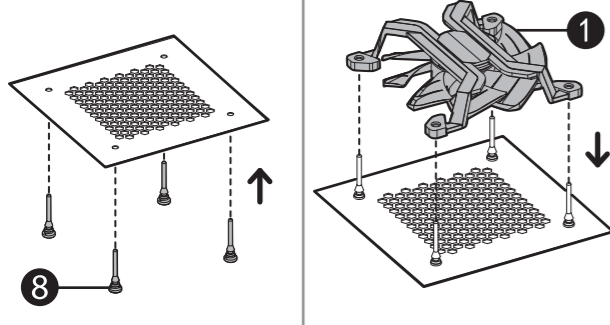

5 ADD-RGB Extension cable B ADD-RGB 延长线 B × 1

6 ADD-RGB Cable Controller ADD-RGB线控器 × 1

7 4-pin Low-Noise Adaptor 4-pin降速线 × 3

8 Rubber buckle 减震钉 × 12

9 Radiator screw 冷排螺钉 × 12

www.gamerstorm.com

Beijing Deepcool Industries Co., Ltd.
Building 10, No. 9 Dijin Road, Haidian District, Beijing 100095, China
“”, “”, “”, “” and other commercial identities are legitimate registered trademarks and commercial identities of the trademarks owner and its affiliates in China and other countries or regions.
Copyright © 2018 Beijing Deepcool Industries Co., Ltd. All rights reserved.
产品执行标准: Q/JZFSK0001-2017
出品: 北京市九州风神科技股份有限公司
地址: 北京市海淀区地锦路9号院10号楼
“”, “”, “” “”及其他九州风神商业标识是九州风神商标所有人及其关联机构在中国大陆和其他国家或地区合法使用的注册商标和商业标识。
版权所有 © 2018北京九州风神科技股份有限公司保留所有权利。
中国制造

机箱固定安装
Installation as case fan mount it by rubber buckle.

冷排固定安装
Installation as the fan of cooler mount it by screw.