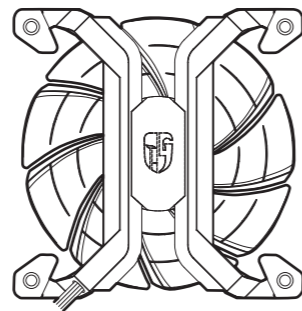

MF120S

魔术师120S

USER MANUAL 使用说明

www.gamerstorm.com

1 FAN 风扇 × 3

2 FAN HUB 风扇集线器 × 1

3 ADD-RGB HUB ADD-RGB集线器 × 1

4 ADD-RGB Extension cable A ADD-RGB 延长线 A × 1

5 ADD-RGB Extension cable B ADD-RGB 延长线 B × 1

6 ADD-RGB Cable Controller ADD-RGB线控器 × 1

7 4-pin Low-Noise Adaptor 4-pin降速线 × 3

8 Rubber buckle 减震钉 × 12

9 Radiator screw 冷排螺钉 × 12

www.gamerstorm.com

Beijing Deepcool Industries Co., Ltd.
Building 10, No. 9 Dijin Road, Haidian District, Beijing 100095, China
“”, “”, “”, “” and other commercial identities are legitimate registered trademarks and commercial identities of the trademarks owner and its affiliates in China and other countries or regions.
Copyright © 2018 Beijing Deepcool Industries Co., Ltd. All rights reserved.
产品执行标准: Q/JZFSK0001-2017
出品: 北京市九州风神科技股份有限公司
地址: 北京市海淀区地锦路9号院10号楼
“”, “”, “” “”及其他九州风神商业标识是九州风神商标所有人及其关联机构在中国大陆和其他国家或地区合法使用的注册商标和商业标识。
版权所有 © 2018北京九州风神科技股份有限公司保留所有权利。
中国制造

机箱固定安装
Installation as case fan mount it by rubber buckle.

冷排固定安装
Installation as the fan of cooler mount it by screw.